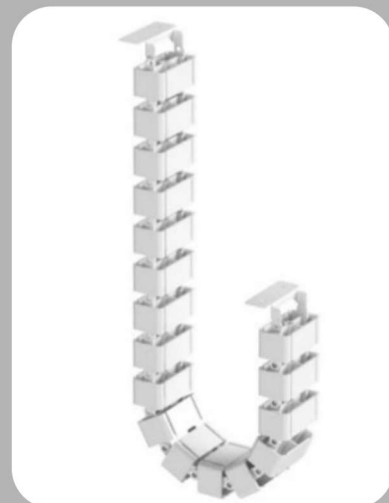

AmpBox Tilt 45

AmpBox
Spin AT03

AmpBox
Popup

AmpBox Underdesk AT06

AmpBox Flexi AT06

AmpBox Flexi AT10

AmpBox Linear AT08S

AmpBox Spin AT100

Flipper FS & FD

Cable Tray

Cable AB12

- Rated Current: 13A
- Input Voltage: 220–250V AC
- Frequency: 50/60 Hz
- Maximum Power: 3250W
- Media Module: HDMI, USB A+C, Data.
- Data connection: RJ45, Cat 6, CAT6e
- Standard dimensions: 1.5U
- Cable length: 2.2M